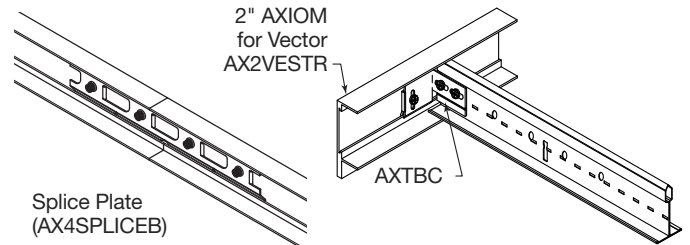

Surface Finish

Factory-applied baked polyester paint finish

Cross Tee / Main Beam Interface

Flush fit

End detail

Splice with screws

Warranty

10-year limited warranty

Visual Selection

NUMBER	DESCRIPTION	ITEM DIMENSIONS
AXIOM for Vector		
AX2VESTR	2" Straight	120 x 3/4 x 2"
AX4VESTR	4" Straight	120 x 3/4 x 4"
AX6VESTR	6" Straight	120 x 3/4 x 6"
AX2VEQSI	2" Inside Corner	12 x 3/4 x 2"
AX2VEOSCP	2" Outside Corner Post	3/4 x 3/4 x 2"
AX4VEQSI	4" Inside Corner	12 x 3/4 x 4"
AX4VEOSCP	4" Outside Corner Post	3/4 x 3/4 x 4"
AX6VEQSI	6" Inside Corner	12 x 3/4 x 6"
AX6VEOSCP	6" Outside Corner Post	3/4 x 3/4 x 6"
AX4SPLICEB	Splice Plate	3/4 x 3/4 x 6"
AXTBC	T-Bar Connector Clip	—

Color Selection

STANDARD FINISHES

- ☐ WH - White***
- ☐ CR - Cream
- ☐ HA - Haze
- ☐ CM - Camel
- ☐ PL - Platinum
- ☐ BL - Tech Black
- ☐ SA - Silver Satin
- ☐ SG - Silver Grey
- ☐ MY - Gun Metal Grey
- ☐ PW - Pewter**
- ☐ BZ - Bronze**
- ☐ SL - Silver**
- ☐ CP - Copper**
- ☐ WK - Wolf**
- ☐ VA - Vanilla**
- ☐ ST - Slate*

NOTE: Items AXHGC, AX2HGC, AXSPLICE, AX4SPLICEB, AXTBC, AXPHANG58, AXPHANG118 are available in unpainted only.

** "S" Service items available only as special order
*** Use White for field-painted options.

NEW POWDER-COATED FINISHES

- ☐ CB - Carbon
- ☐ BC - Burnished Copper
- ☐ CT - Copper Black Texture
- ☐ FR - Forged Iron
- ☐ GR - Graphite
- ☐ MC - Mica
- ☐ NK - Nickel
- ☐ PR - Pewter Luster
- ☐ SV - Silver Slate
- ☐ SR - Steel Luster
- ☐ TC - Textured Carbon

Accessories