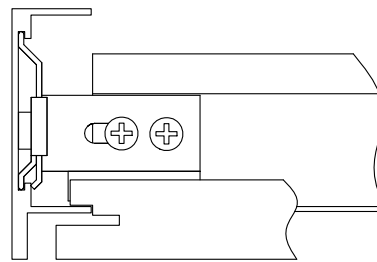

Details

Axiom-Vector with Vector panel