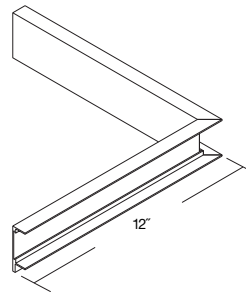

Axiom-Vector for Inside Corner