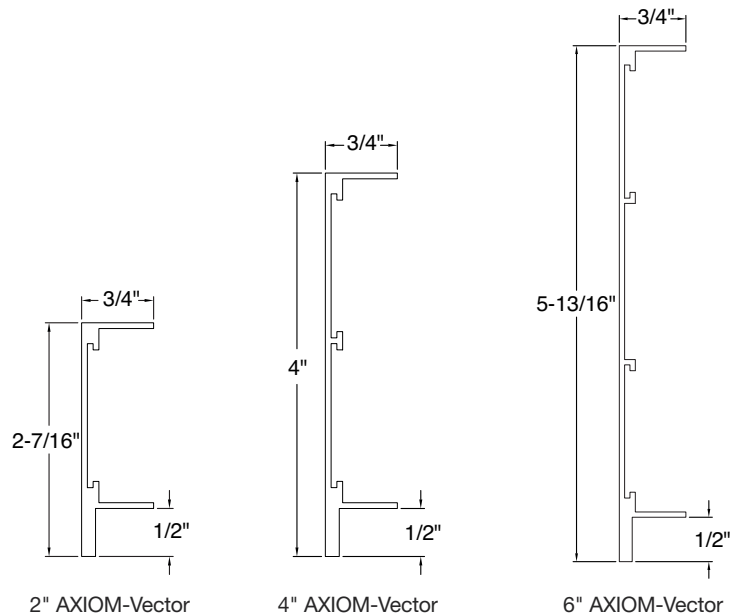

## Key Selection Attributes

- A narrow vertical “fin” on the profile creates a 1/4" recess to echo the 1/4" reveal of the Vector™ ceiling panel
- Incorporates the sophisticated grid-hiding visual of a Vector ceiling with a perimeter
- Extruded aluminum trim provides more crisp edge detailing compared to conventional roll-formed steel systems
- Compatible with Armstrong exposed suspension systems and Drywall Grid Systems
- Colors coordinate with Armstrong ceiling and grid systems; custom colors available
- Standard 90° factory mitered inside corner, new outside corner post
- Recommended for use with full size Vector ceiling panels; preserves factory cut Vector edge detail

AXIOM-Vector maintains the Vector reveal around the perimeter of the ceiling.

1/4" reveal is incorporated in AXIOM-Vector Perimeter Trim.

### Visual Selection

NUMBER	DESCRIPTION	ITEM DIMENSIONS
<b>AXIOM for Vector</b>		
AX2VESTR	2" Straight	120 x 3/4 x 2"
AX4VESTR	4" Straight	120 x 3/4 x 4"
AX6VESTR	6" Straight	120 x 3/4 x 6"
AX2VEQSI	2" Inside Corner	12 x 3/4 x 2"
AX2VEOSCP	2" Outside Corner Post	3/4 x 3/4 x 2"
AX4VEQSI	4" Inside Corner	12 x 3/4 x 4"
AX4VEOSCP	4" Outside Corner Post	3/4 x 3/4 x 4"
AX6VEQSI	6" Inside Corner	12 x 3/4 x 6"
AX6VEOSCP	6" Outside Corner Post	3/4 x 3/4 x 6"
AX4SPLICEB	Splice Plate	3/4 x 3/4 x 6"
AXTBC	T-Bar Connector Clip	—